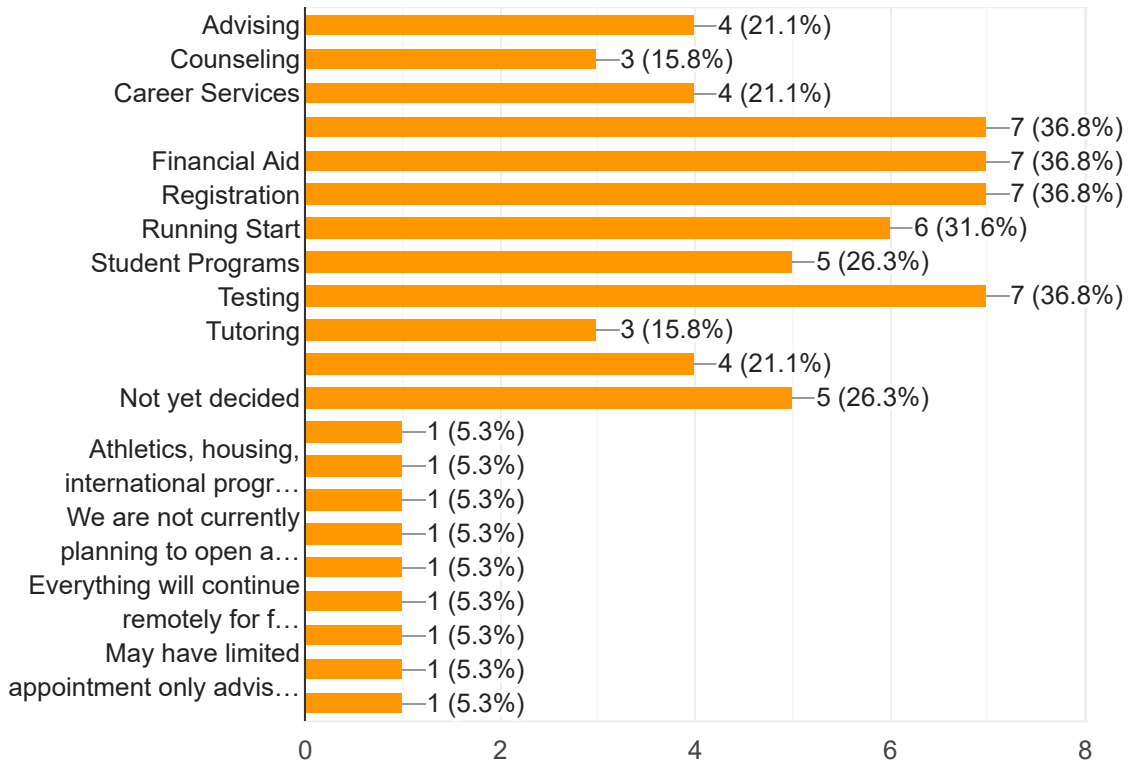

Which student services are you opening (even on limited basis) Fall quarter?

19 responses