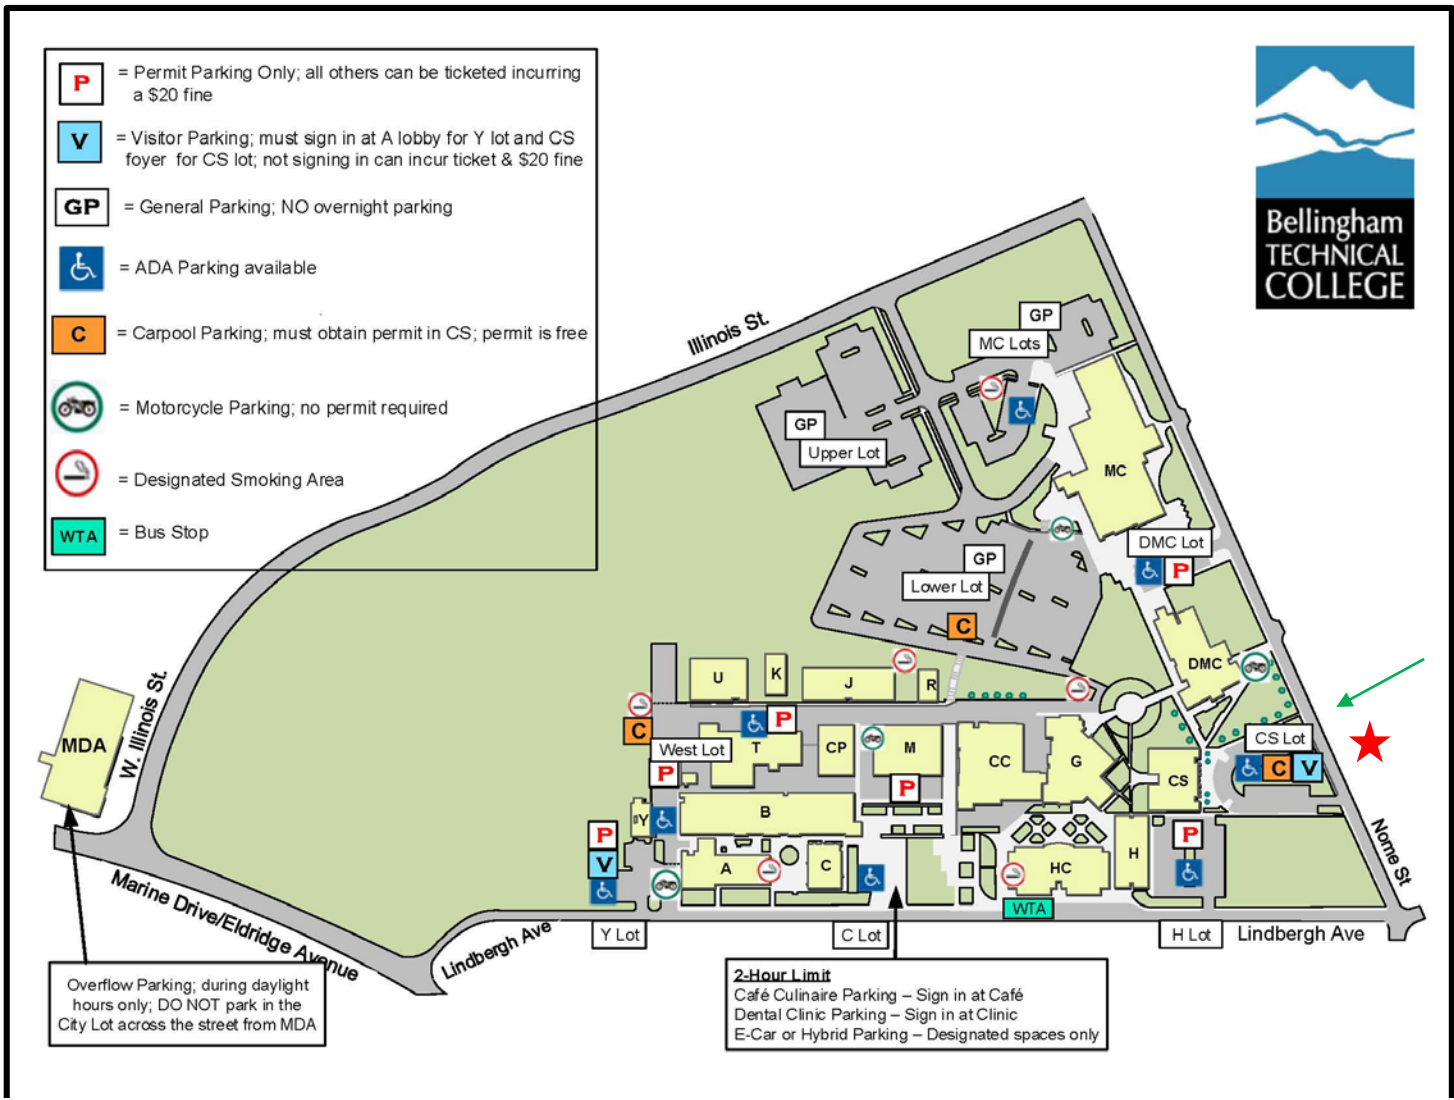

PLACE ON THE DASHBOARD OF YOUR CAR – PERMIT MUST BE CLEARLY VISIBLE.

# EXTENDED VISITOR

Day(s) & Date(s) Tuesday, November 28

Time: 8:00 am to 5:00 pm

Visitor Lot: CS Lot

Authorizing Agent: Traci Taylor

PLACE ON THE DASHBOARD OF YOUR CAR – PERMIT MUST BE CLEARLY VISIBLE.