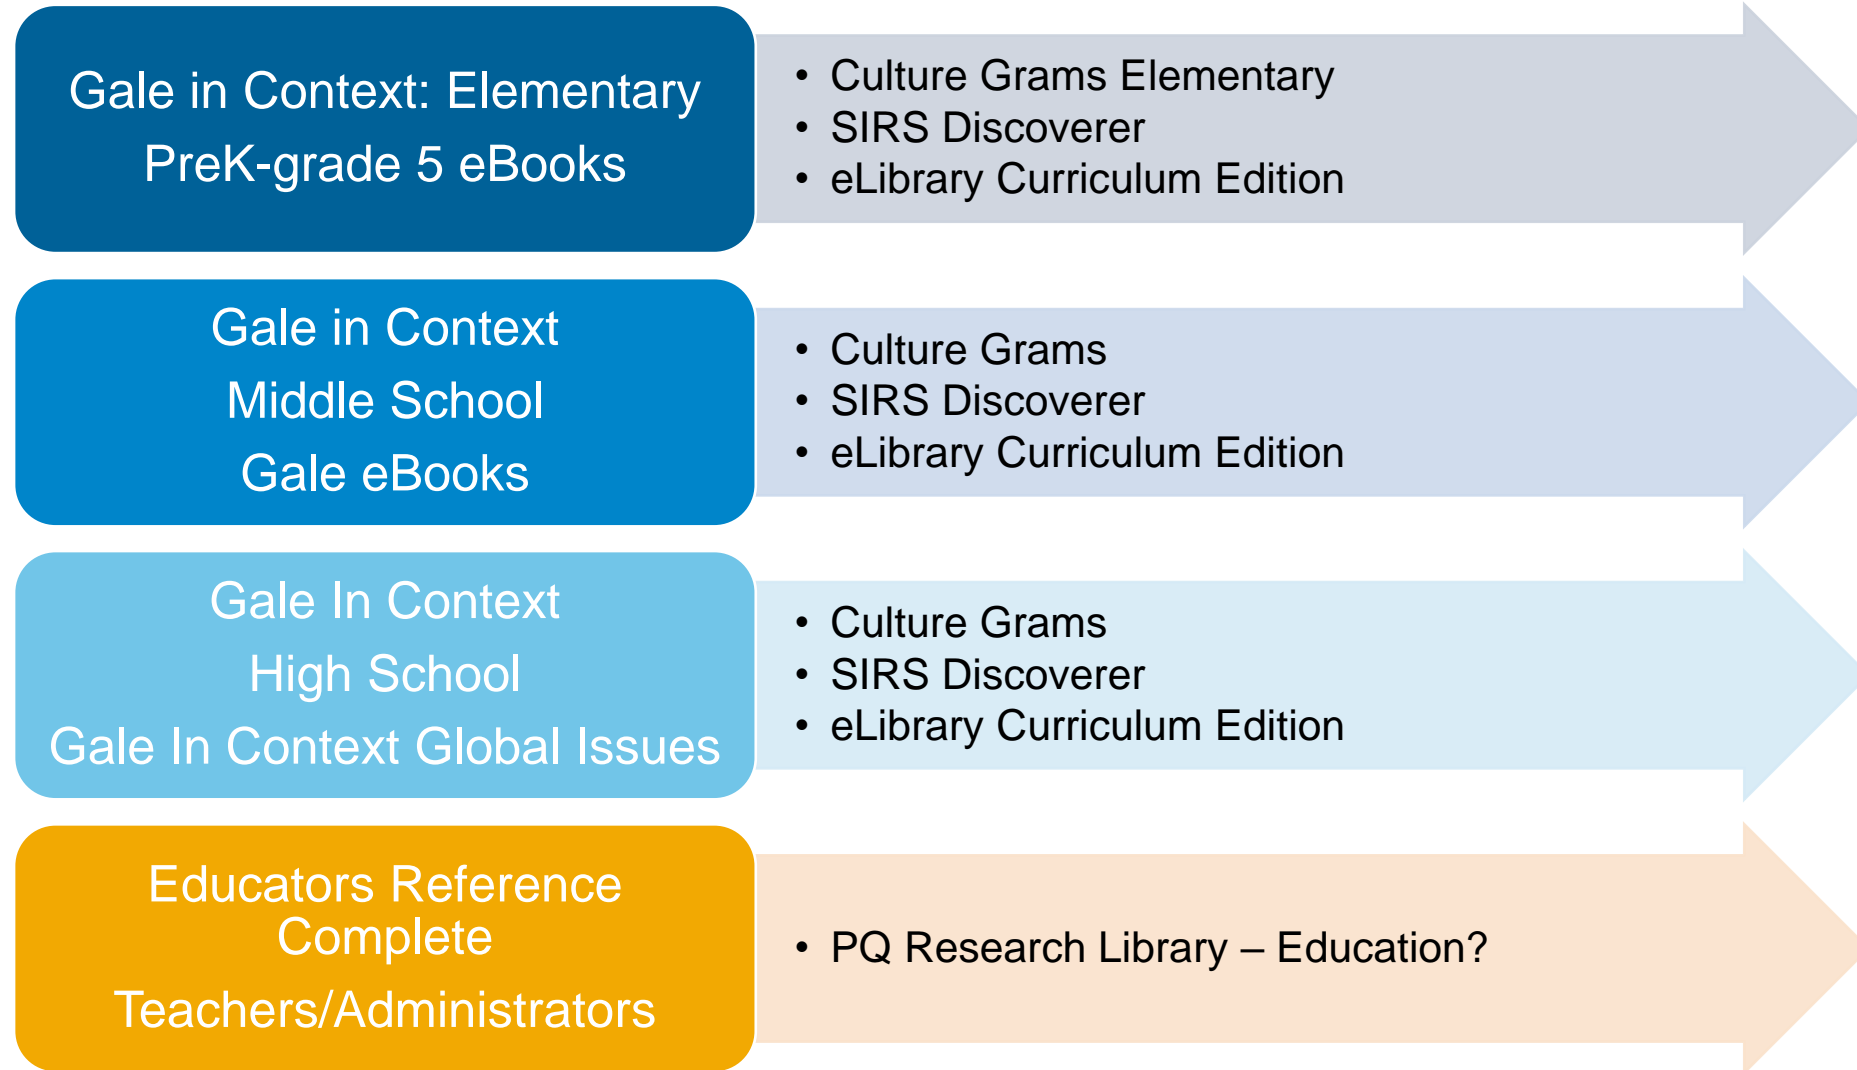

Gale Resources for Washington Libraries

JULY 1 LAUNCH

ALL GALE ONEFILE COLLECTIONS INCLUDED

Gale, here for **everyone.**

Product Crosswalk

K12 and Homework Support

Product Crosswalk

Academic/General Periodicals

NEW RESOURCES FOR WSDL

TARGETED RESOURCES

Small Business Support

Gale In Context College

- SEL/DEI Collection (ages 6th grade +)
- K-5 Curriculum Support Integrated Gale In Context Elementary
- 50 General Reference Titles (WSDL Selection from Picklist)