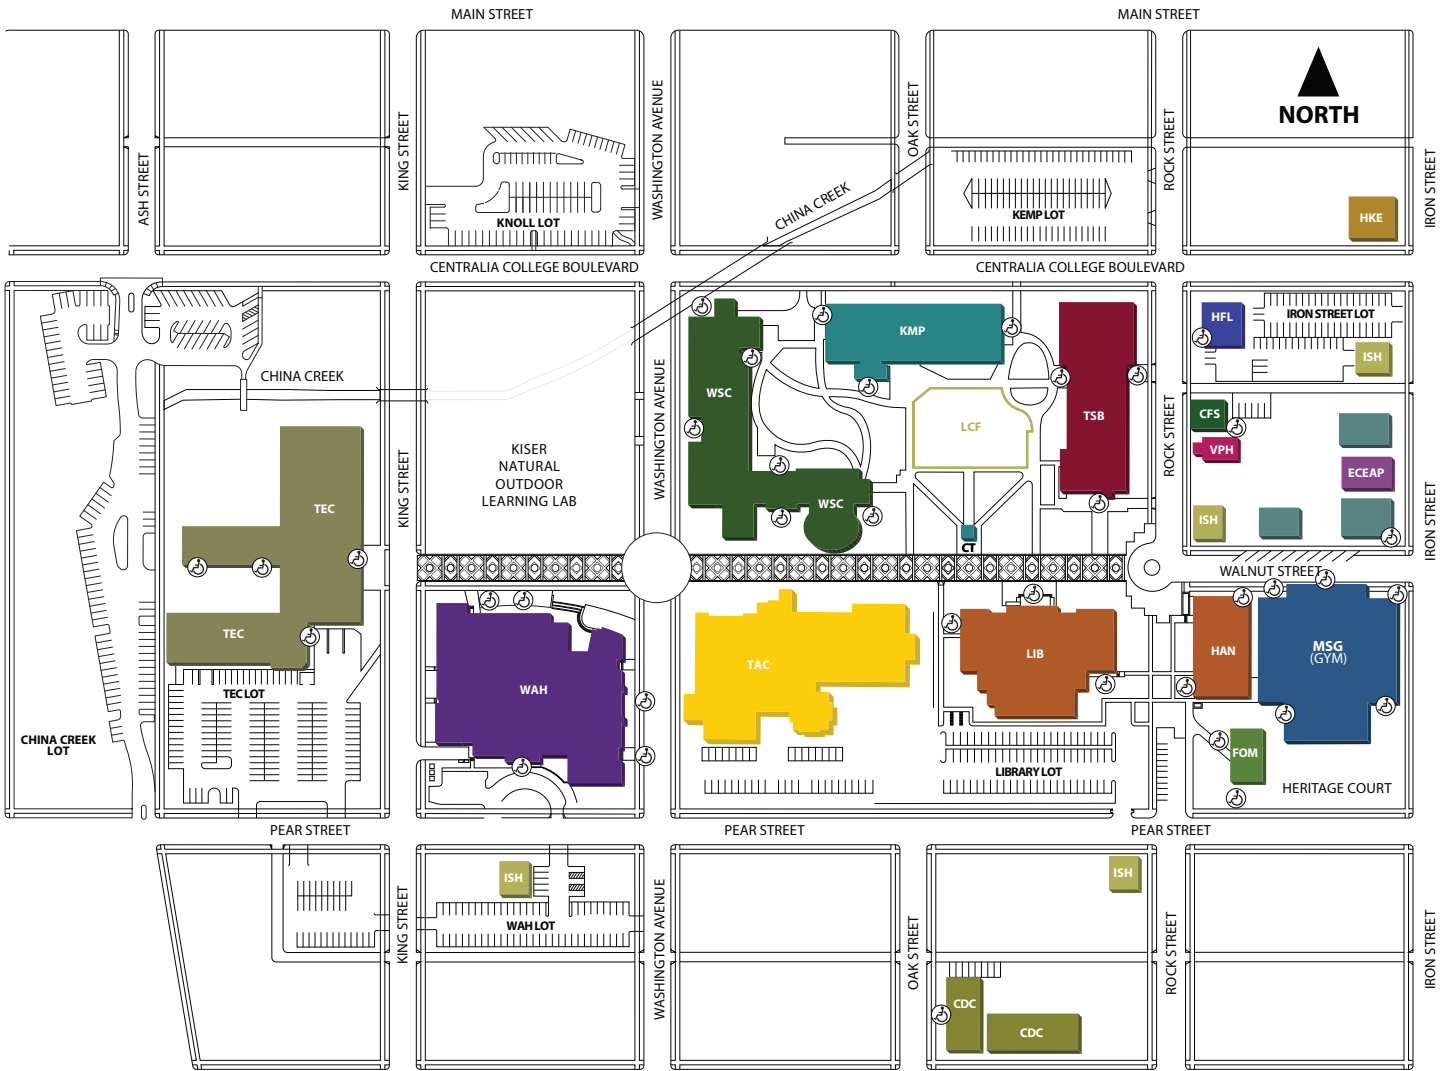

CENTRALIA COLLEGE CAMPUS MAP

- TEACHER ED & FAMILY DEVELOPMENT** CFS
Dean of Business/Teacher Ed/Family Dev.
- CLOCKTOWER** CT
- EARLY CHILDHOOD EDUCATION** ECEAP
- FACILITIES OPERATIONS MAINTENANCE** FOM
- HANKE HOUSE** HKE
College Relations
Foundation/Alumni Office
- HANSON ADMINISTRATION BUILDING** HAN
Administration
Business Office (Operations)
Board Room
Human Resources
President
VP of Finance and Administration
VP of Human Resources and Legal Affairs
- HOME AND FAMILY LIFE** HFL
- INTERNATIONAL STUDENT HOUSING** ISH
- KEMP HALL** KMP
- KIRK LIBRARY** LIB
Assessment & Testing
Computer Lab (General Use)
eLearning
Veterans Center
- LITTEL COMMENCEMENT FIELD** LCF
- MICHAEL SMITH GYMNASIUM** MSG
Sports Hall of Fame
Sports Programs
- TECHNOLOGY CENTER** TEC
Central Services
Civil Engineering Technology

- Criminal Justice
- Dean of Healthcare/Industrial Trades
- Diesel Technology
- Printing & Duplicating
- Receiving
- Small Business Management
- Welding Technology
- TRANSALTA COMMONS** TAC
Admission and Records
Advising/Counseling Center
Bookstore
Cafeteria
Cashier
Disability Services
Electronics, Robotics, Automation
Enrollment Services
Financial Aid
Information Desk
Student Activities Team
Student Government
Student Job Center
Student Life and Involvement Center
Student Support Services
Talent Search/TRIO
Veterans' Services
- TRANSITIONAL SERVICES BUILDING** TSB
Dean of Transitional Ed./CC East
GED
Math Emporium
Odegaard Phoenix Center
WorkFirst/Worker Retraining Intake Center
WorkFirst Resource Center

- VAN PROOYEN CHILD DEVELOPMENT** CDC
- VISITING PROFESSOR HOUSE** VPH
International Programs
- WALTON SCIENCE CENTER** WSC
Astronomy Deck
Dean of Arts/Sciences
Greenhouse
Instruction Office
Nursing
Science Programs
VP of Instruction
- WASHINGTON HALL** WAH
Accounting (Instruction)
Art
Business (Instruction)
Computer Labs (Instructional)
Computer Services
Corbet Theatre
Dramatic Arts
Media Studies
Music
Wickstrom Studio Theatre