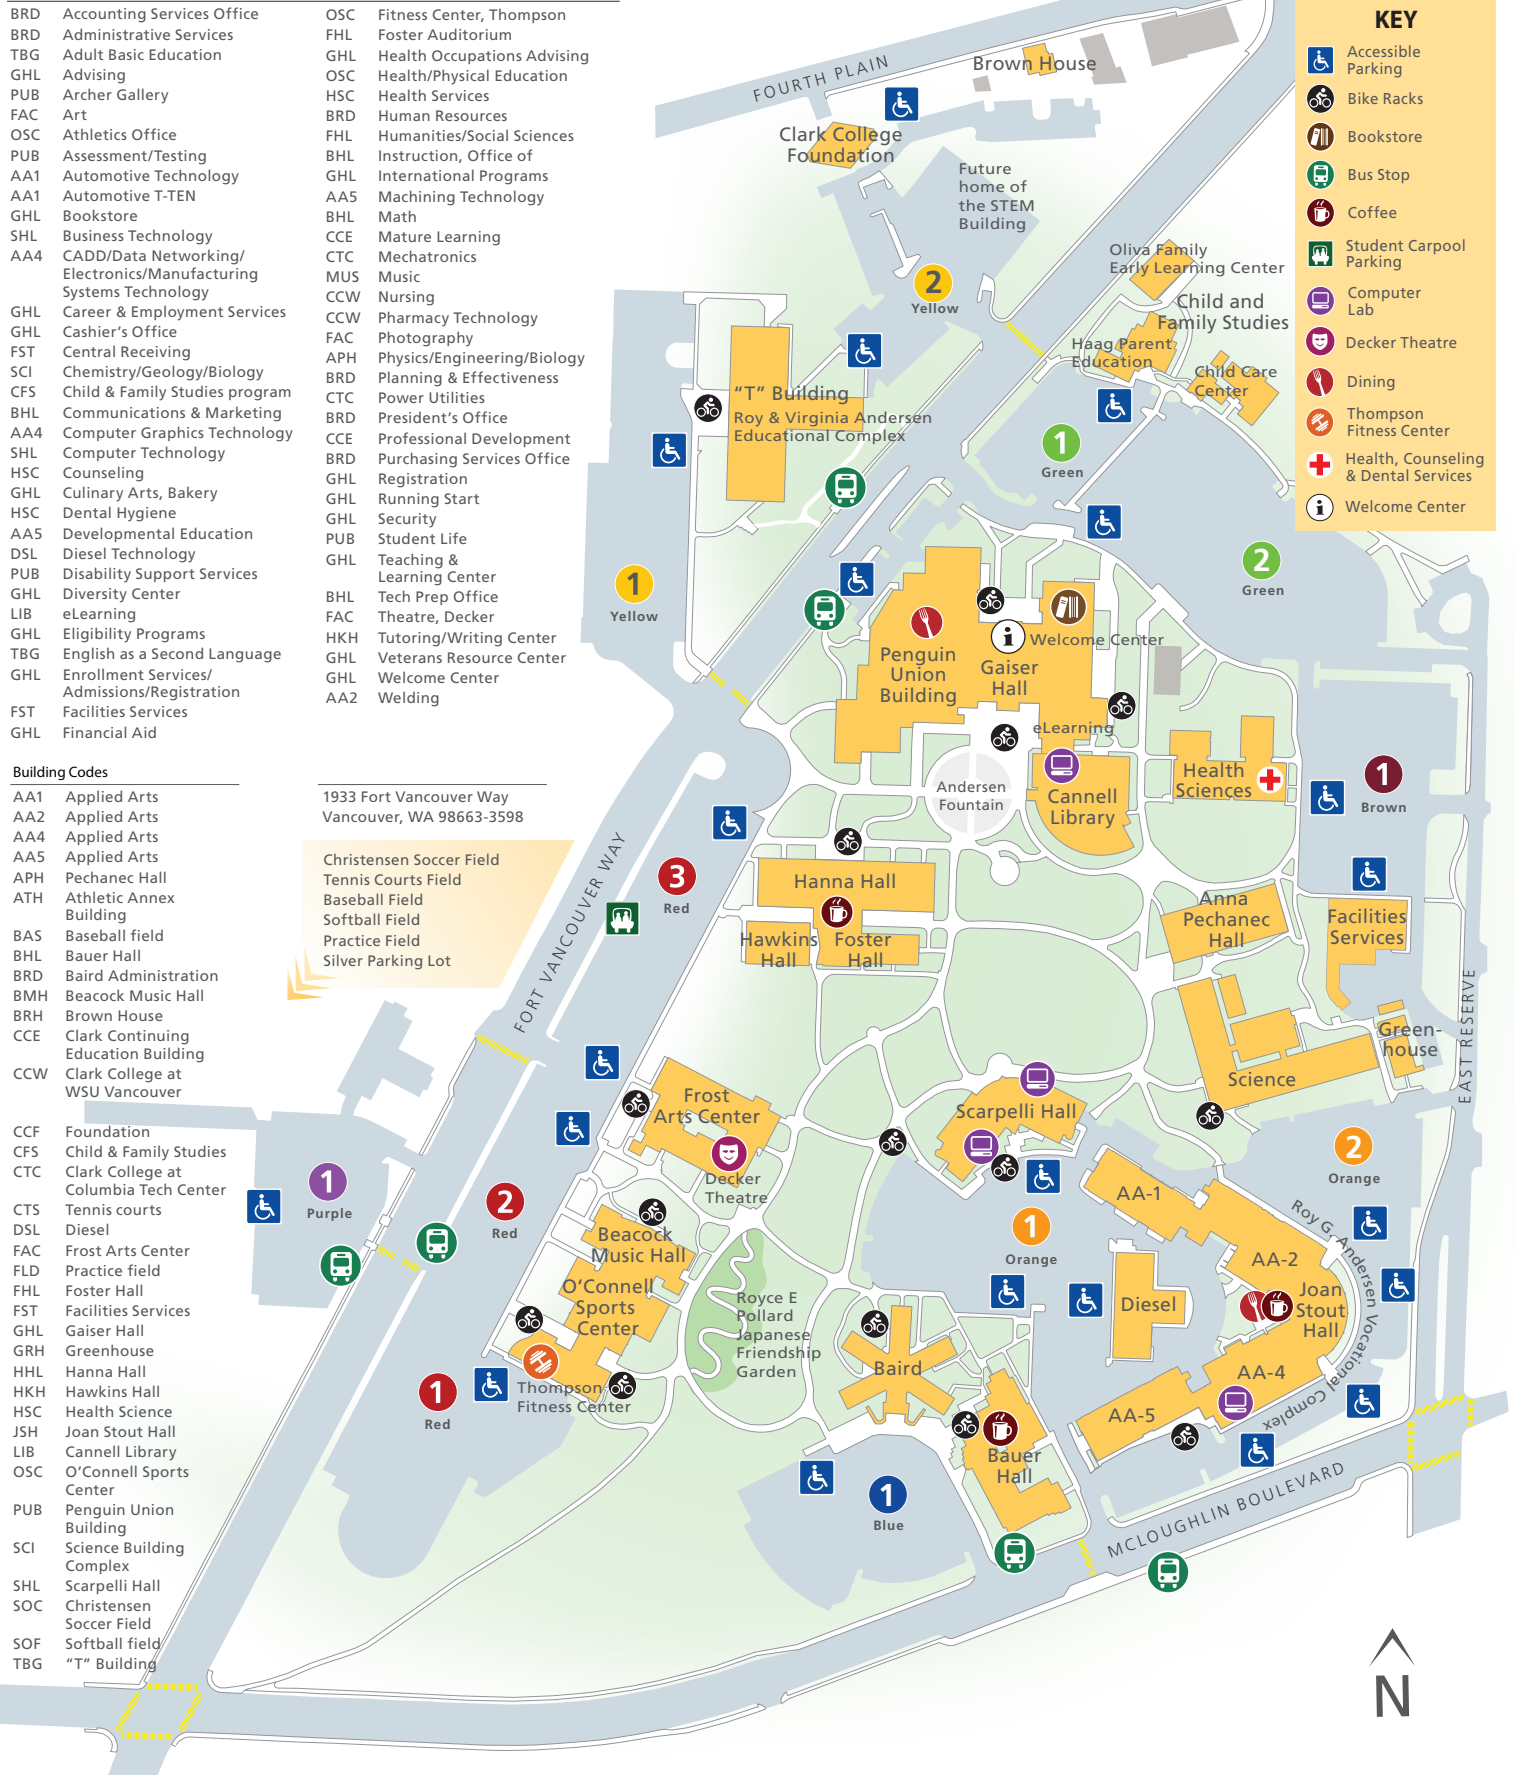

## Building Codes

AA1	Applied Arts
AA2	Applied Arts
AA4	Applied Arts
AA5	Applied Arts
APH	Pechanec Hall
ATH	Athletic Annex Building
BAS	Baseball field
BHL	Bauer Hall
BRD	Baird Administration
BMH	Beacock Music Hall
BRH	Brown House
CCE	Clark Continuing Education Building
CCW	Clark College at WSU Vancouver
CCF	Foundation
CFS	Child & Family Studies
CTC	Clark College at Columbia Tech Center
CTS	Tennis courts
DSL	Diesel
FAC	Frost Arts Center
FLD	Practice field
FHL	Foster Hall
FST	Facilities Services
GHL	Gaiser Hall
GRH	Greenhouse
HHL	Hanna Hall
HKH	Hawkins Hall
HSC	Health Science
JSH	Joan Stout Hall
LIB	Cannell Library
OSC	O'Connell Sports Center
PUB	Penguin Union Building
SCI	Science Building Complex
SHL	Scarpelli Hall
SOC	Christensen Soccer Field
SOF	Softball field
TBG	"T" Building

### KEY

- Accessible Parking
- Bike Racks
- Bookstore
- Bus Stop
- Coffee
- Student Carpool Parking
- Computer Lab
- Decker Theatre
- Dining
- Thompson Fitness Center
- Health, Counseling & Dental Services
- Welcome Center