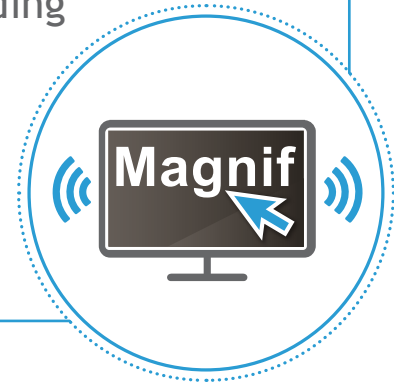

Includes Speech to Boost
Your Productivity

Add speech and boost your productivity with SuperNova Magnifier & Speech - ideal for tired eyes. Switch on the human sounding speech and hear the detail as you type, following the magnification on screen.

There's no need to struggle on 'busy' web pages or long documents. Switch on the speech and listen at the touch of a button. Sit back and let SuperNova take the strain.