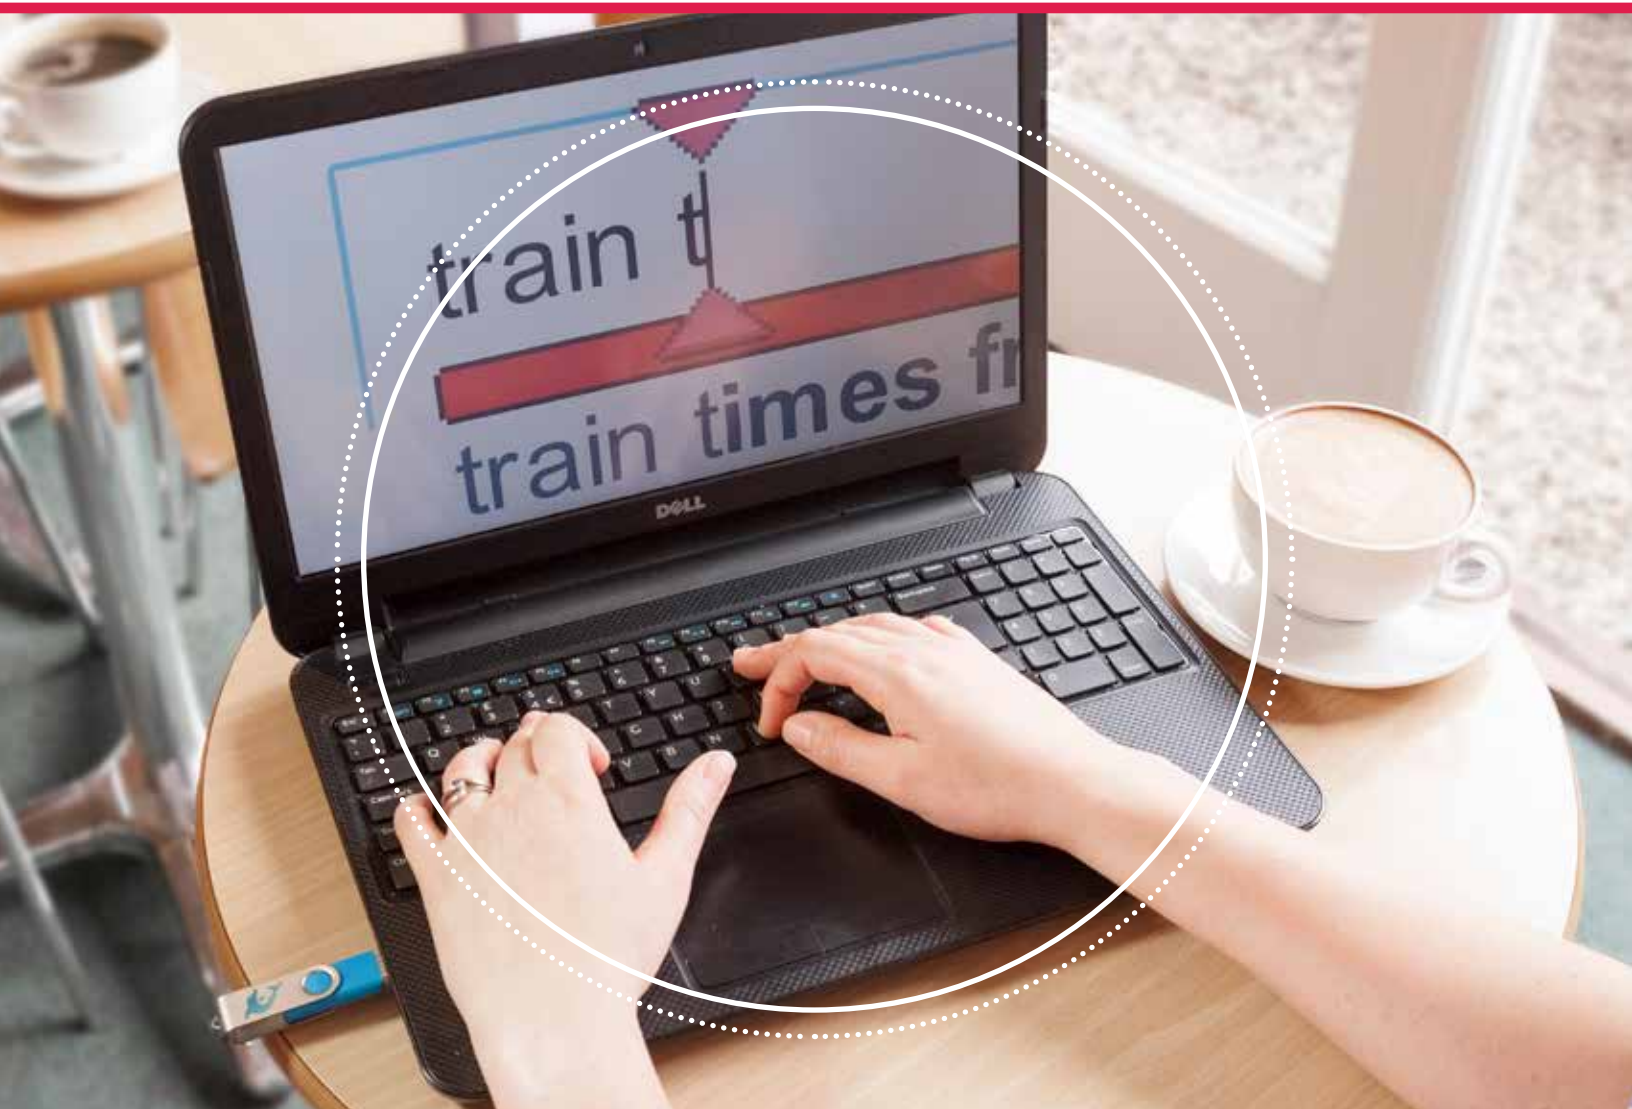

Connect & View

Connect a camera and SuperNova Connect & View turns your tablet, laptop or desktop into a lightweight, portable video magnifier.

Scan & Read

Unlike other solutions, SuperNova includes OCR so you can scan and read your bills, letters from friends so much more.

Get your FREE 30 day trial: - YourDolphin.

GETTING STARTED WITH SUPERNOVA

Keyboard controls for SuperNova

General hot keys

Press **Ctrl** with the following keys:

+ SHIFT + S Start SuperNova

+ SHIFT + D Start demo (alongside an old version)

+ SPACE Open the control panel

Quick Scan & Read

Press **Caps Lock** with the following key:

+ O Quick Scan

Touch screen gestures

1 finger slide	Move magnifier around the screen
1 finger press & hold	Speak text at your finger
2 finger stretch	Increase magnification
2 finger pinch	Decrease magnification
3 finger single tap	Show/hide SuperNova touch bar
3 finger double tap	Magnification on/off