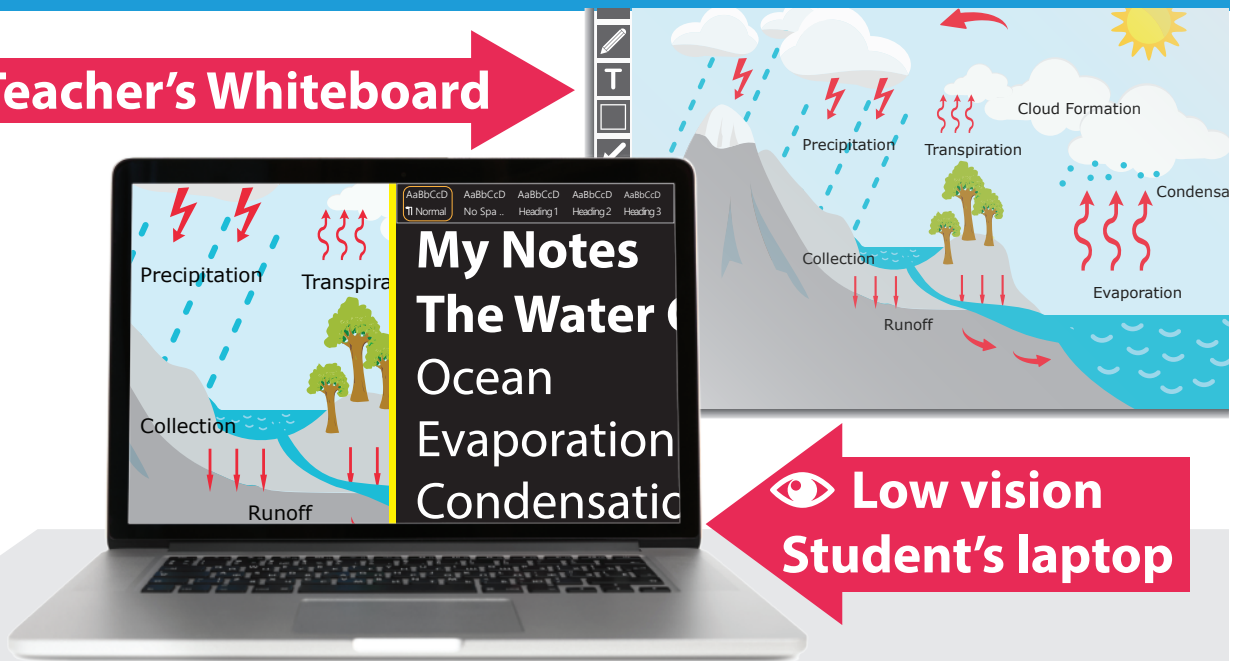

# ‘Connect & View’... the Interactive Whiteboard

Teacher's Whiteboard

Low vision  
Student's laptop

with

Dolphin  
SuperNova

SuperNova's new 'Connect & View' feature empowers your students to connect to and MAGNIFY the teacher's interactive whiteboard on their laptop. No cables, no camera, no hassle!

## With SuperNova's 'Connect & View' ...

### Low vision students can:

- Magnify and explore the interactive whiteboard in comfort from their own laptop or tablet
- Apply a color scheme to suit the information and their sight
- View the magnified interactive whiteboard & their app, side by side
- Take a snapshot for further exploration at their own pace or for a later date
- Take a snapshot to read at home - quicker and more accurate than notetaking